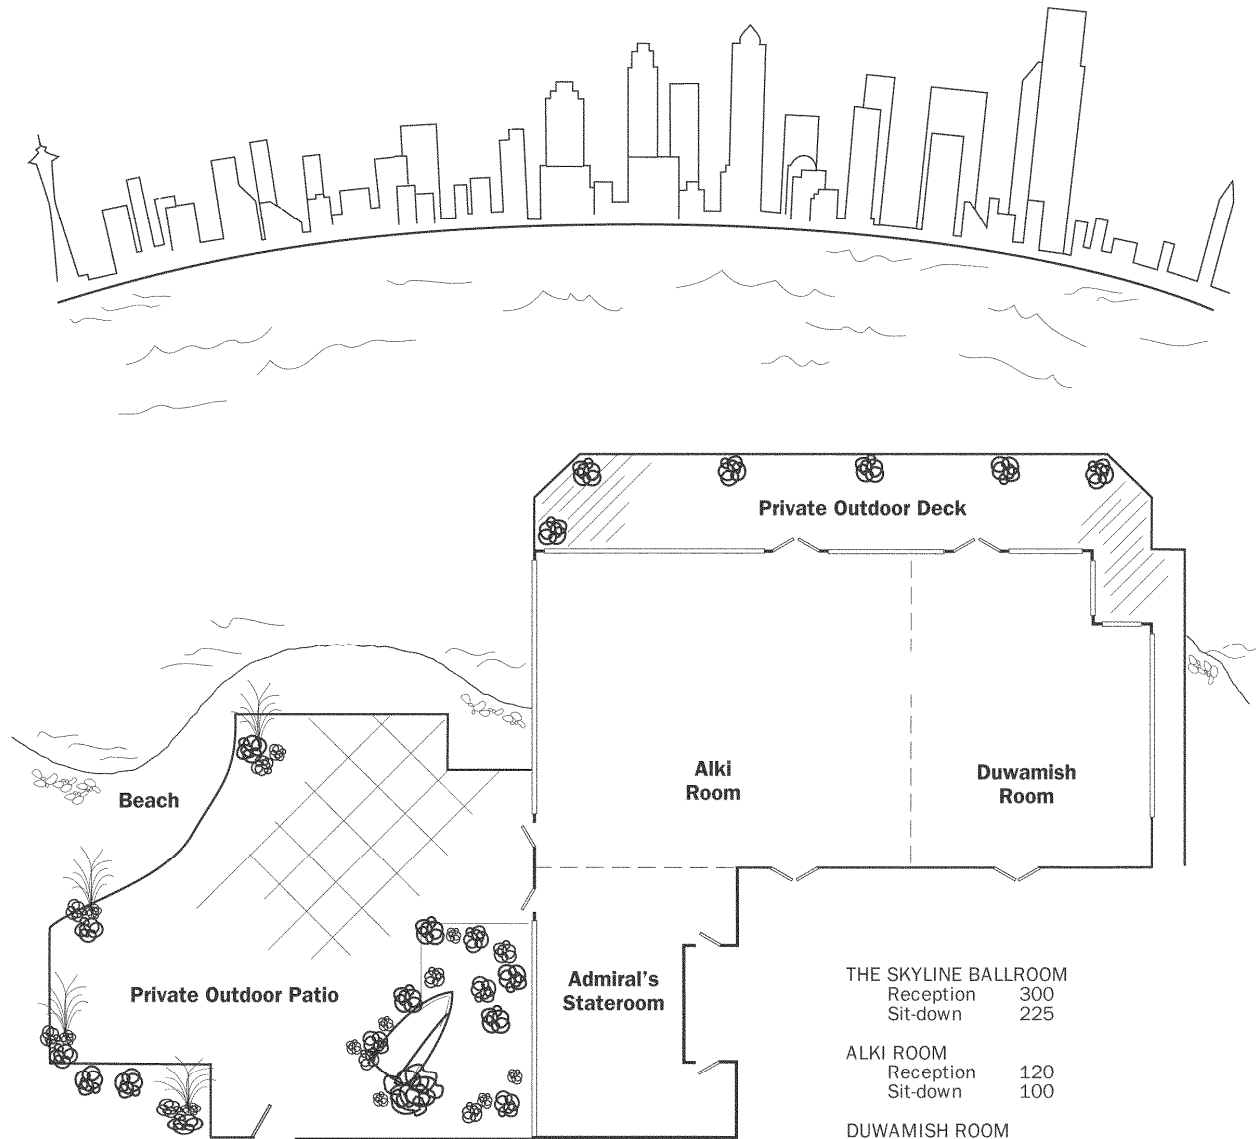

# SPECTACULAR SKYLINE VIEWS

These capacities are maximum seating and do not take into account space needed for head tables, projectors, screens, a dance floor, staging, or other additions.  
(Note: Drawing is not to scale.)

<b>THE SKYLINE BALLROOM</b>	
Reception	300
Sit-down	225
<b>ALKI ROOM</b>	
Reception	120
Sit-down	100
<b>DUWAMISH ROOM</b>	
Reception	90
Sit-down	70
<b>ADMIRAL'S STATEROOM</b>	
Reception	50
Sit-down	42