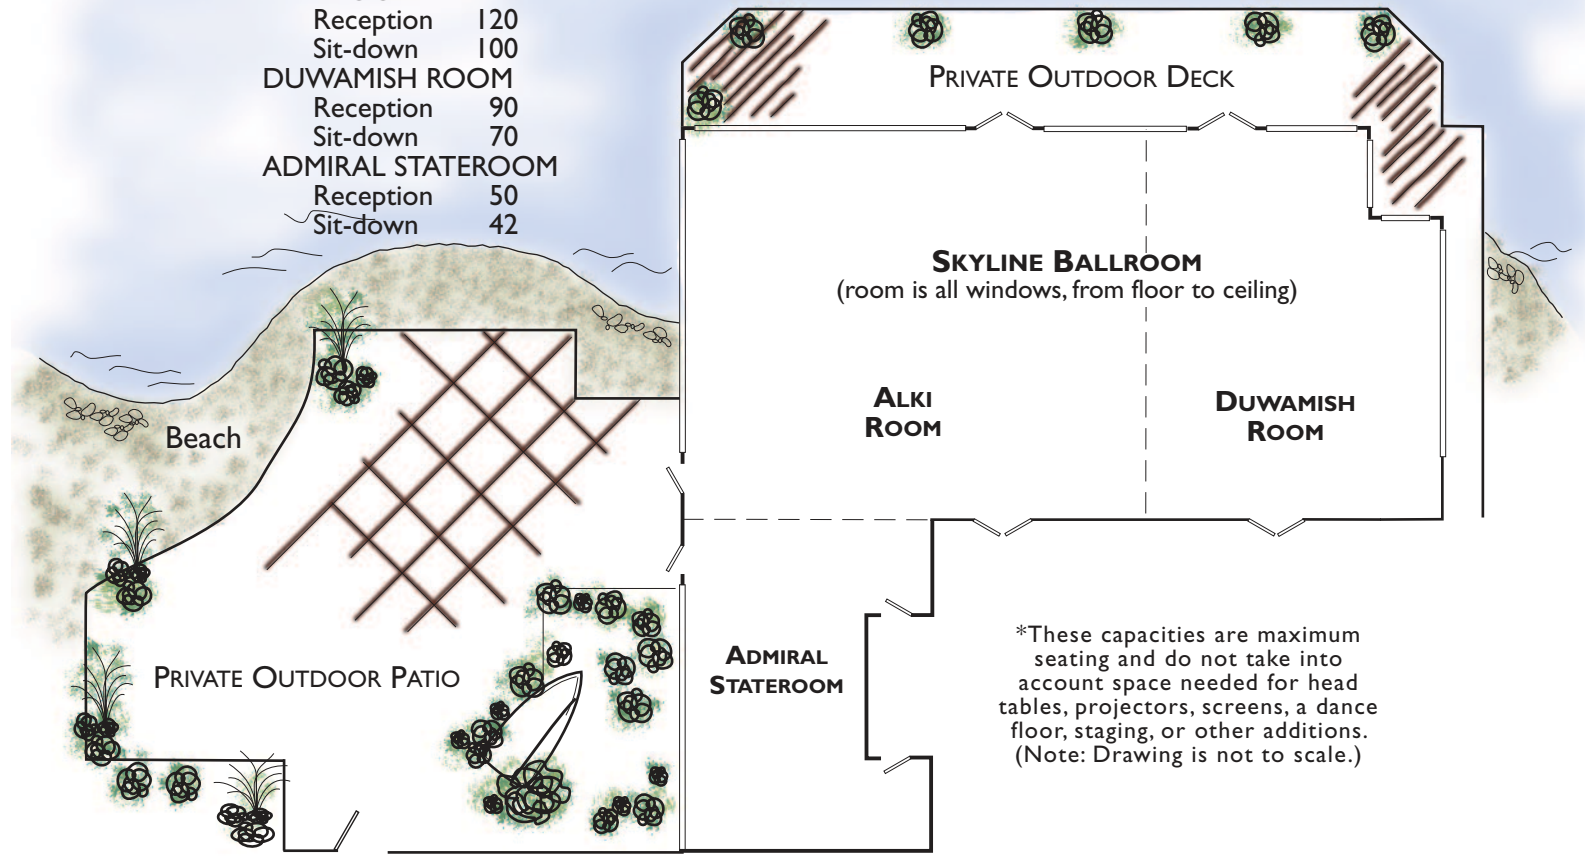

ROOM CAPACITIES*

THE SKYLINE BALLROOM

Reception 300
 Sit-down 225

ALKI ROOM

Reception 120
 Sit-down 100

DUWAMISH ROOM

Reception 90
 Sit-down 70

ADMIRAL STATEROOM

Reception 50
 Sit-down 42

*These capacities are maximum seating and do not take into account space needed for head tables, projectors, screens, a dance floor, staging, or other additions. (Note: Drawing is not to scale.)